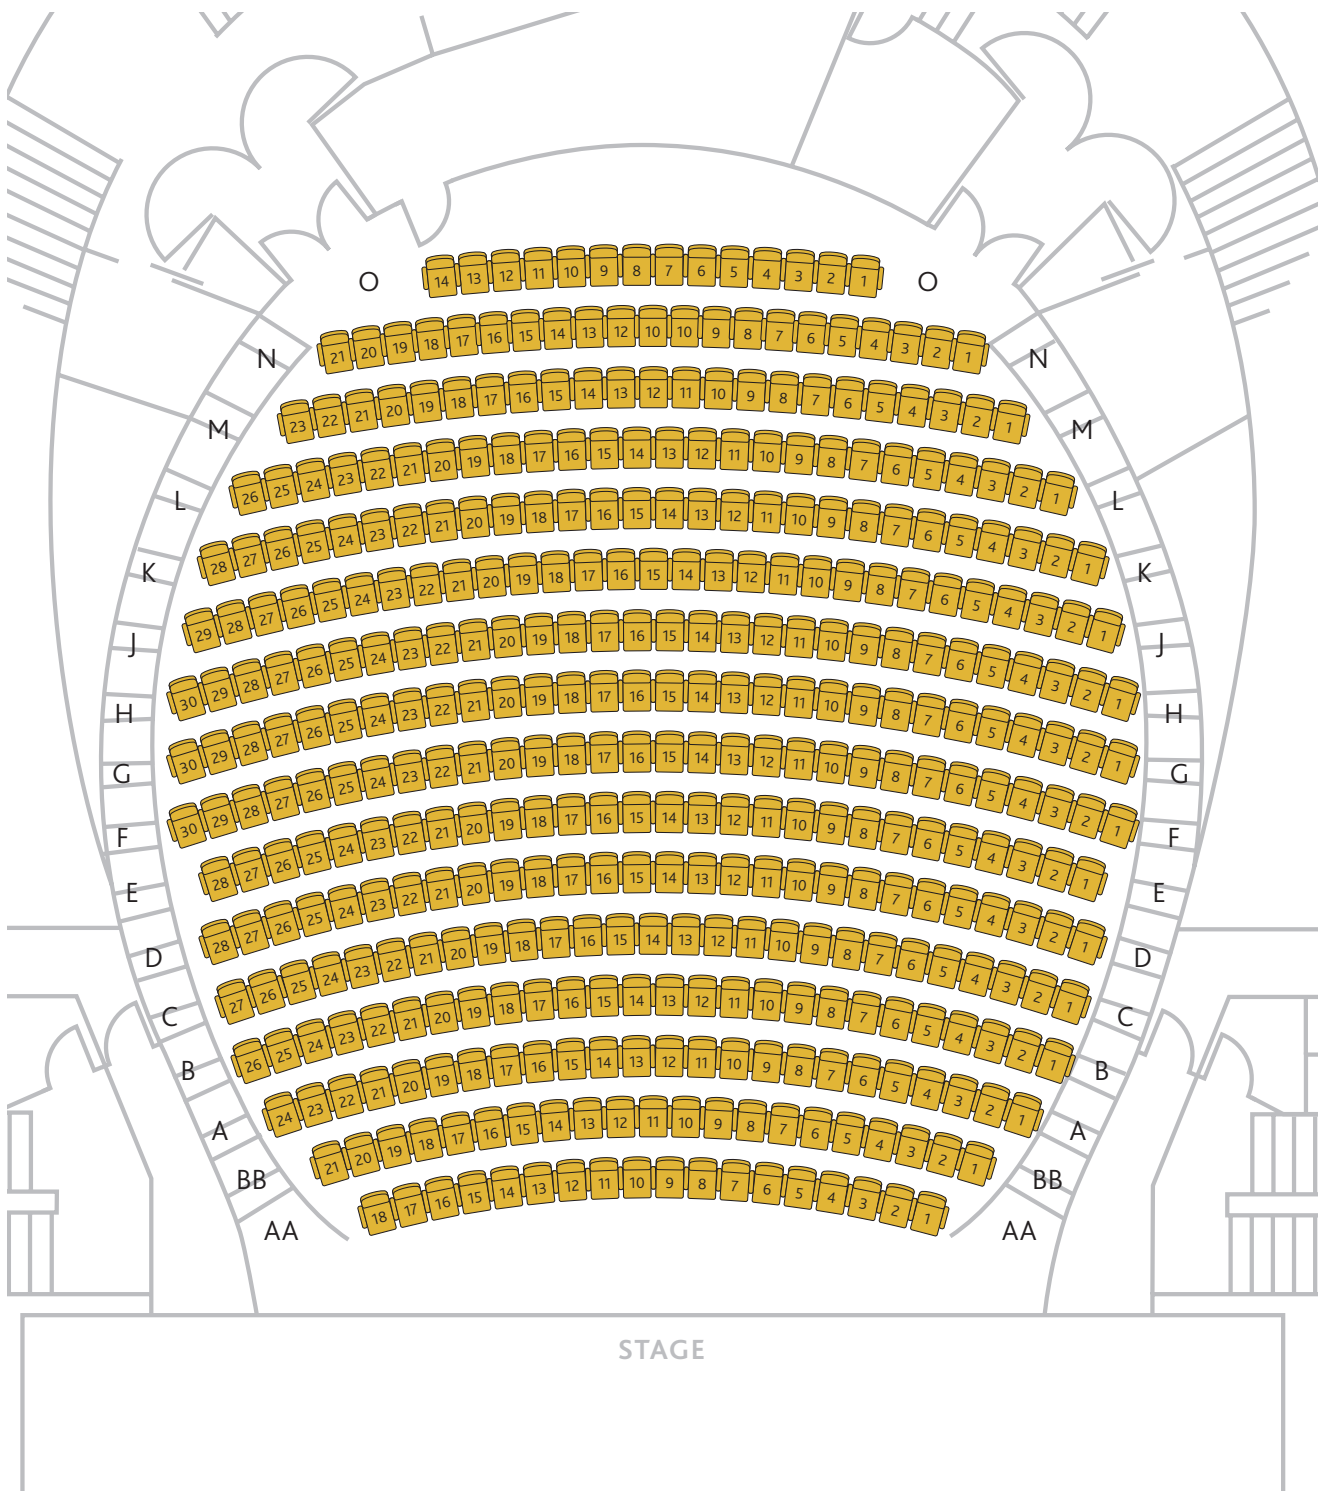

STATE
THEATRE
CENTRE

SEATING PLAN

HEATH LEDGER THEATRE - STALLS

STATE
THEATRE
CENTRE

SEATING PLAN

MAIN AUDITORIUM - CIRCLE